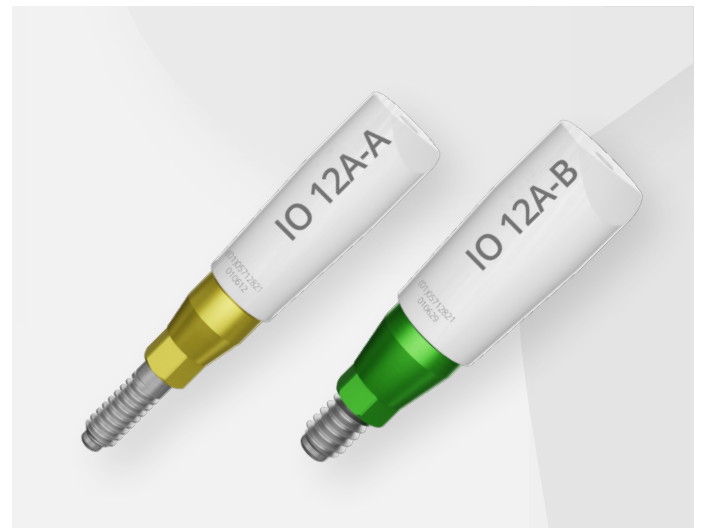

Welcome to the family

- more Elos Accurate® ScanBody PEEK products to choose from

DENTSPLY SIRONA MultiBase EV	MUA	4.5	IO 2C-A
HIOSSEN ET	HET	3.2+3.5 4.5	IO 12A-A IO 12A-B
NEODENT Grand Morse	NGM	3.5-5.5	IO 13A-A
Grand Morse Micro Abutment	NGA	3.5	IO 13B-A
Grand Morse Mini Abutment	MUA	4.5	IO 2C-A
STRAUMANN BLX	SBX	4.5+6.5	IO 4E-A
ZIMVIE Low Profile Abutment	MUA	4.5	IO 2C-A